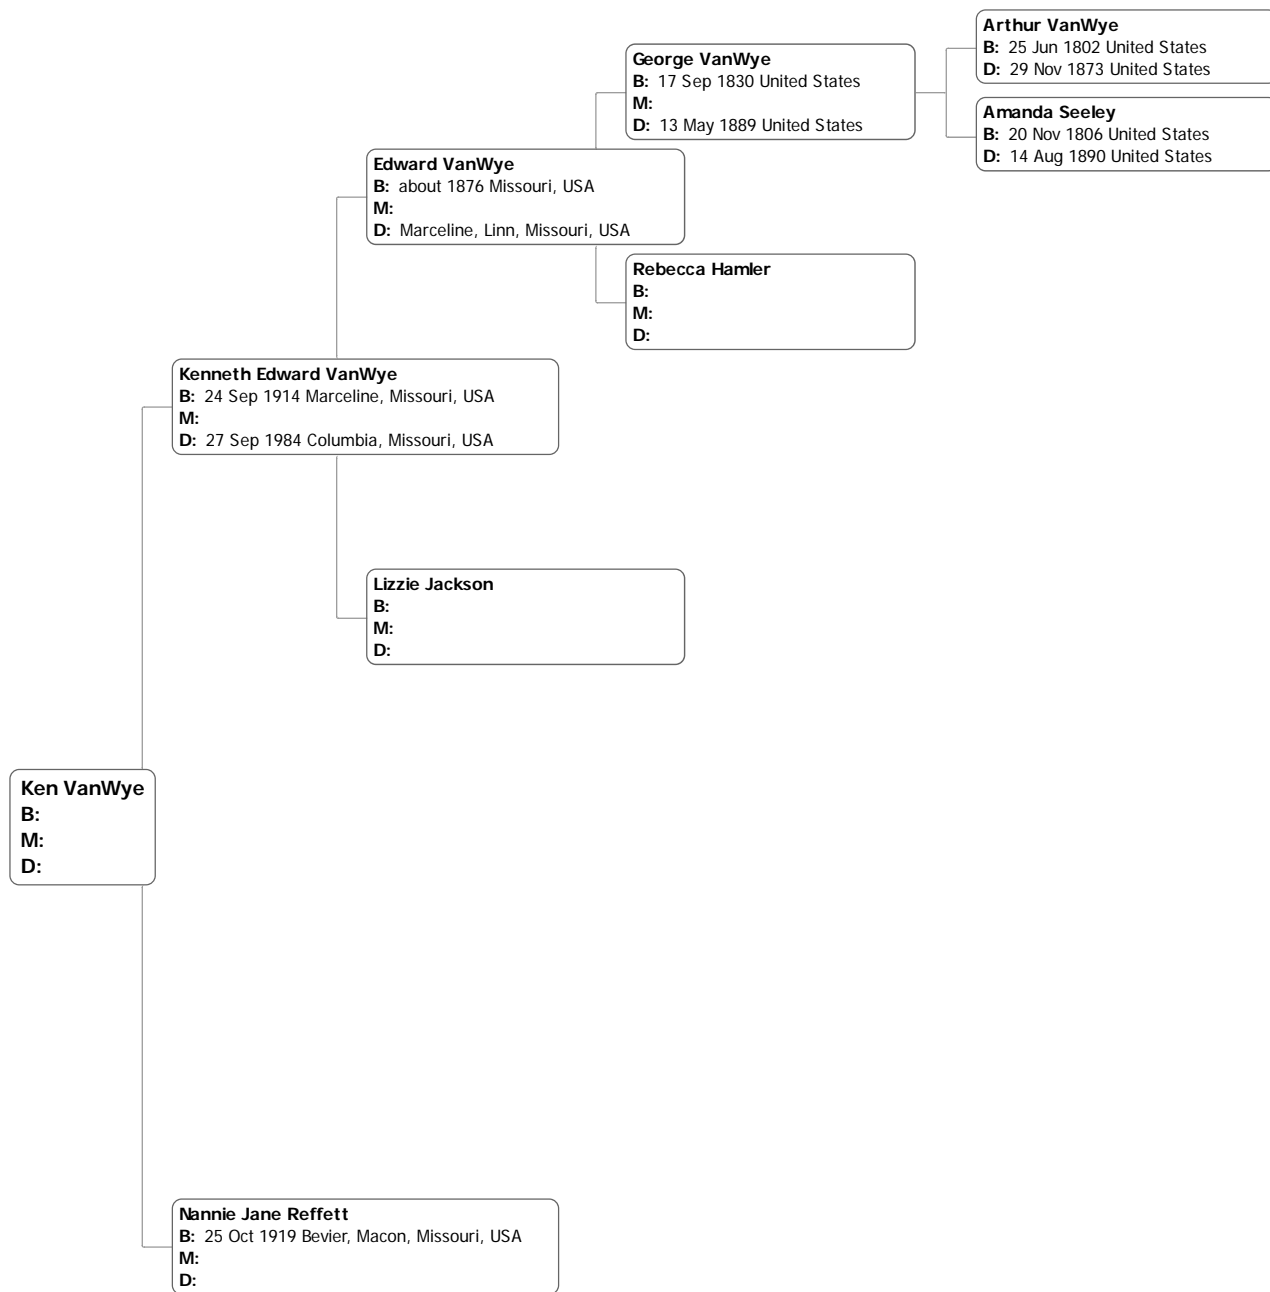

VanWye Family Tree

VanWagenen
B: 1522 Netherlands
M:
D: 1572 Netherlands

Garret VanWagenen
B: 1552 Netherlands
M:
D: 1602 Netherlands