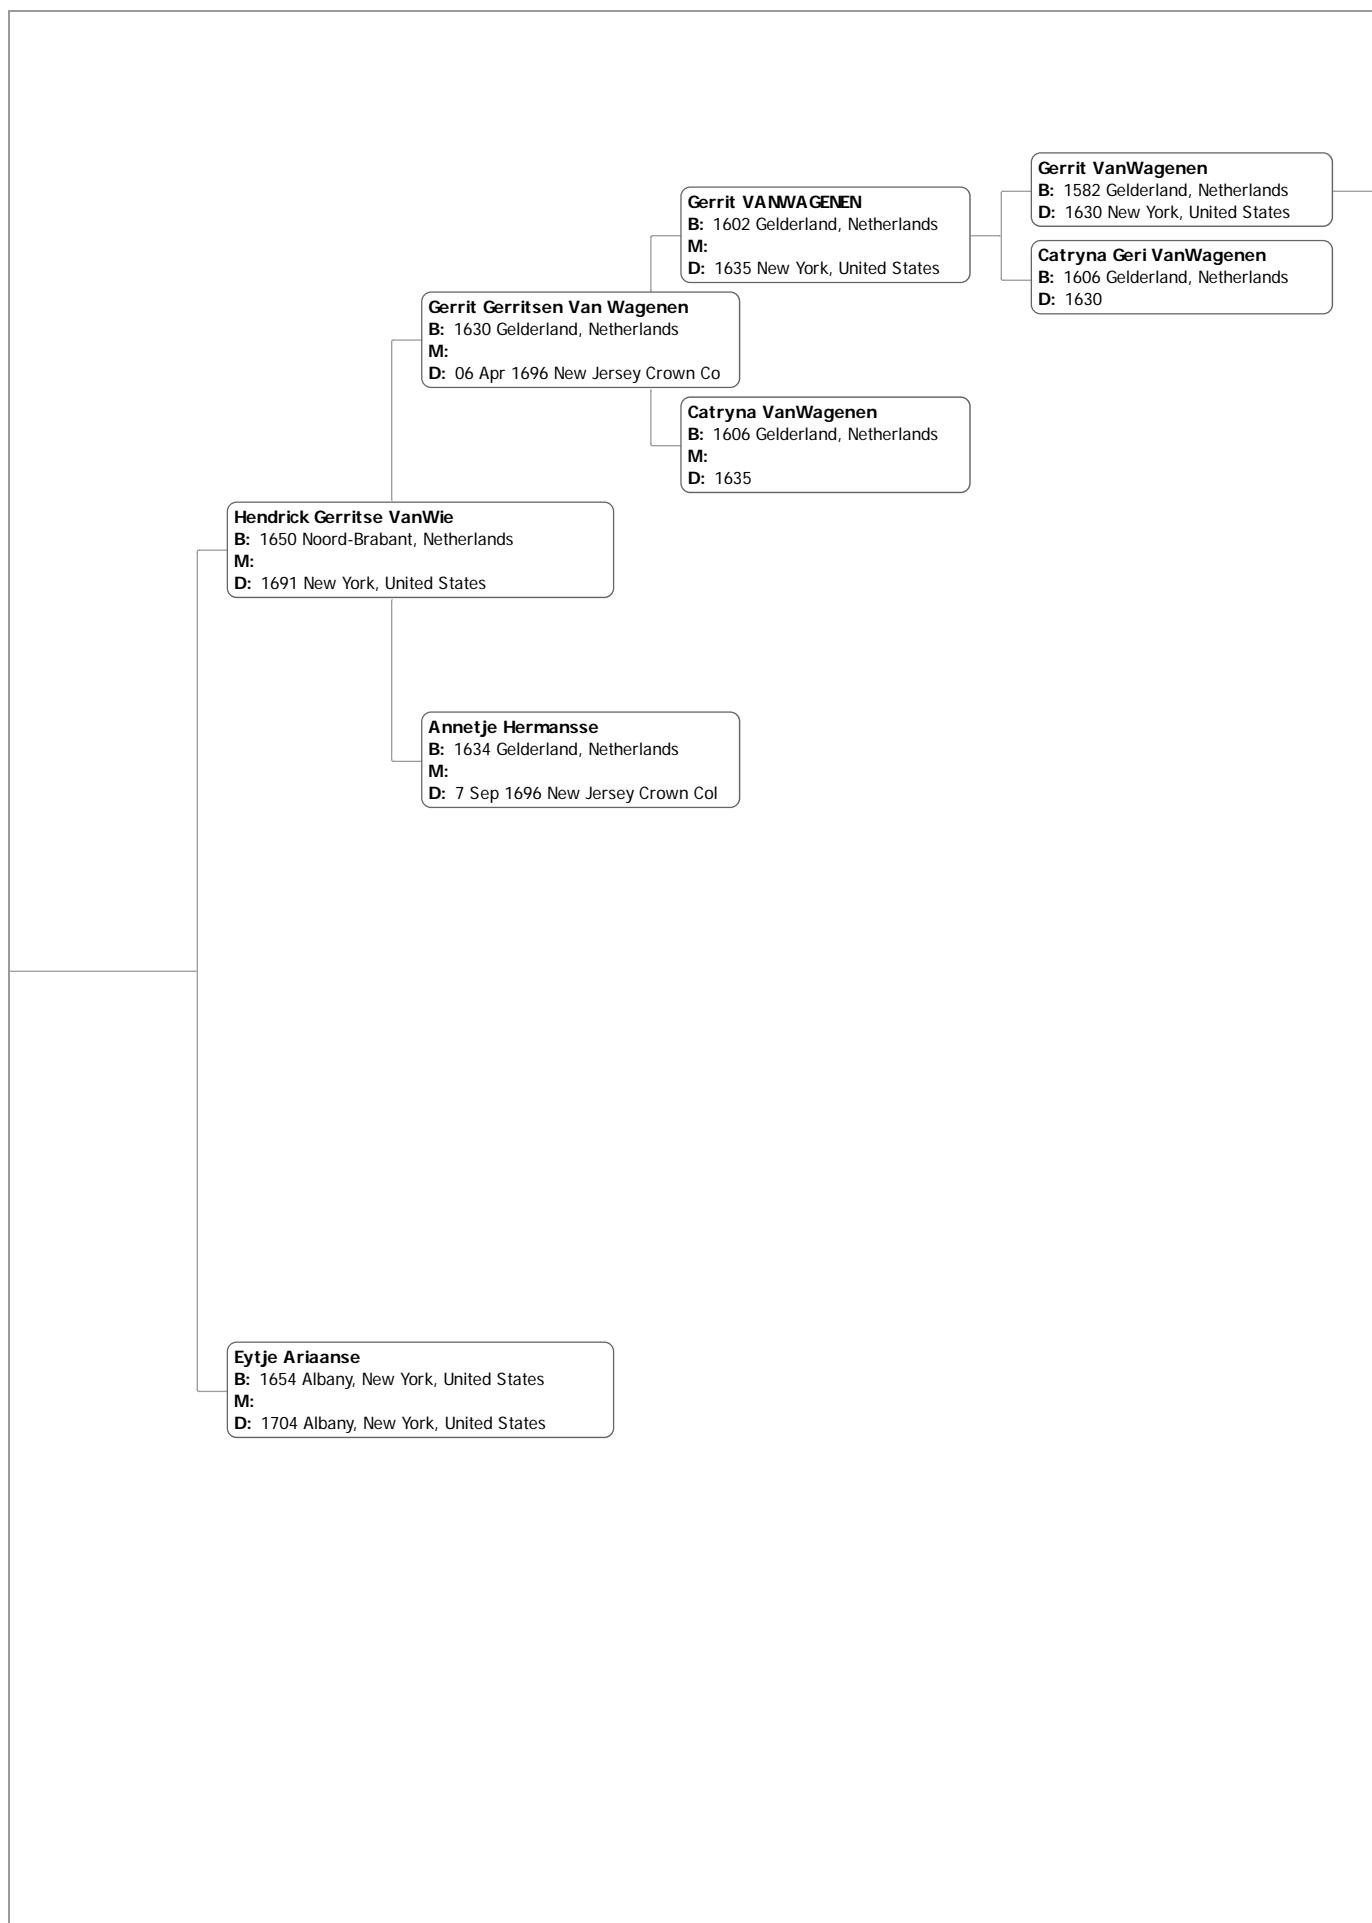

VanWye Family Tree

VanWagenen
B: 1522 Netherlands
M:
D: 1572 Netherlands

Garret VanWagenen
B: 1552 Netherlands
M:
D: 1602 Netherlands