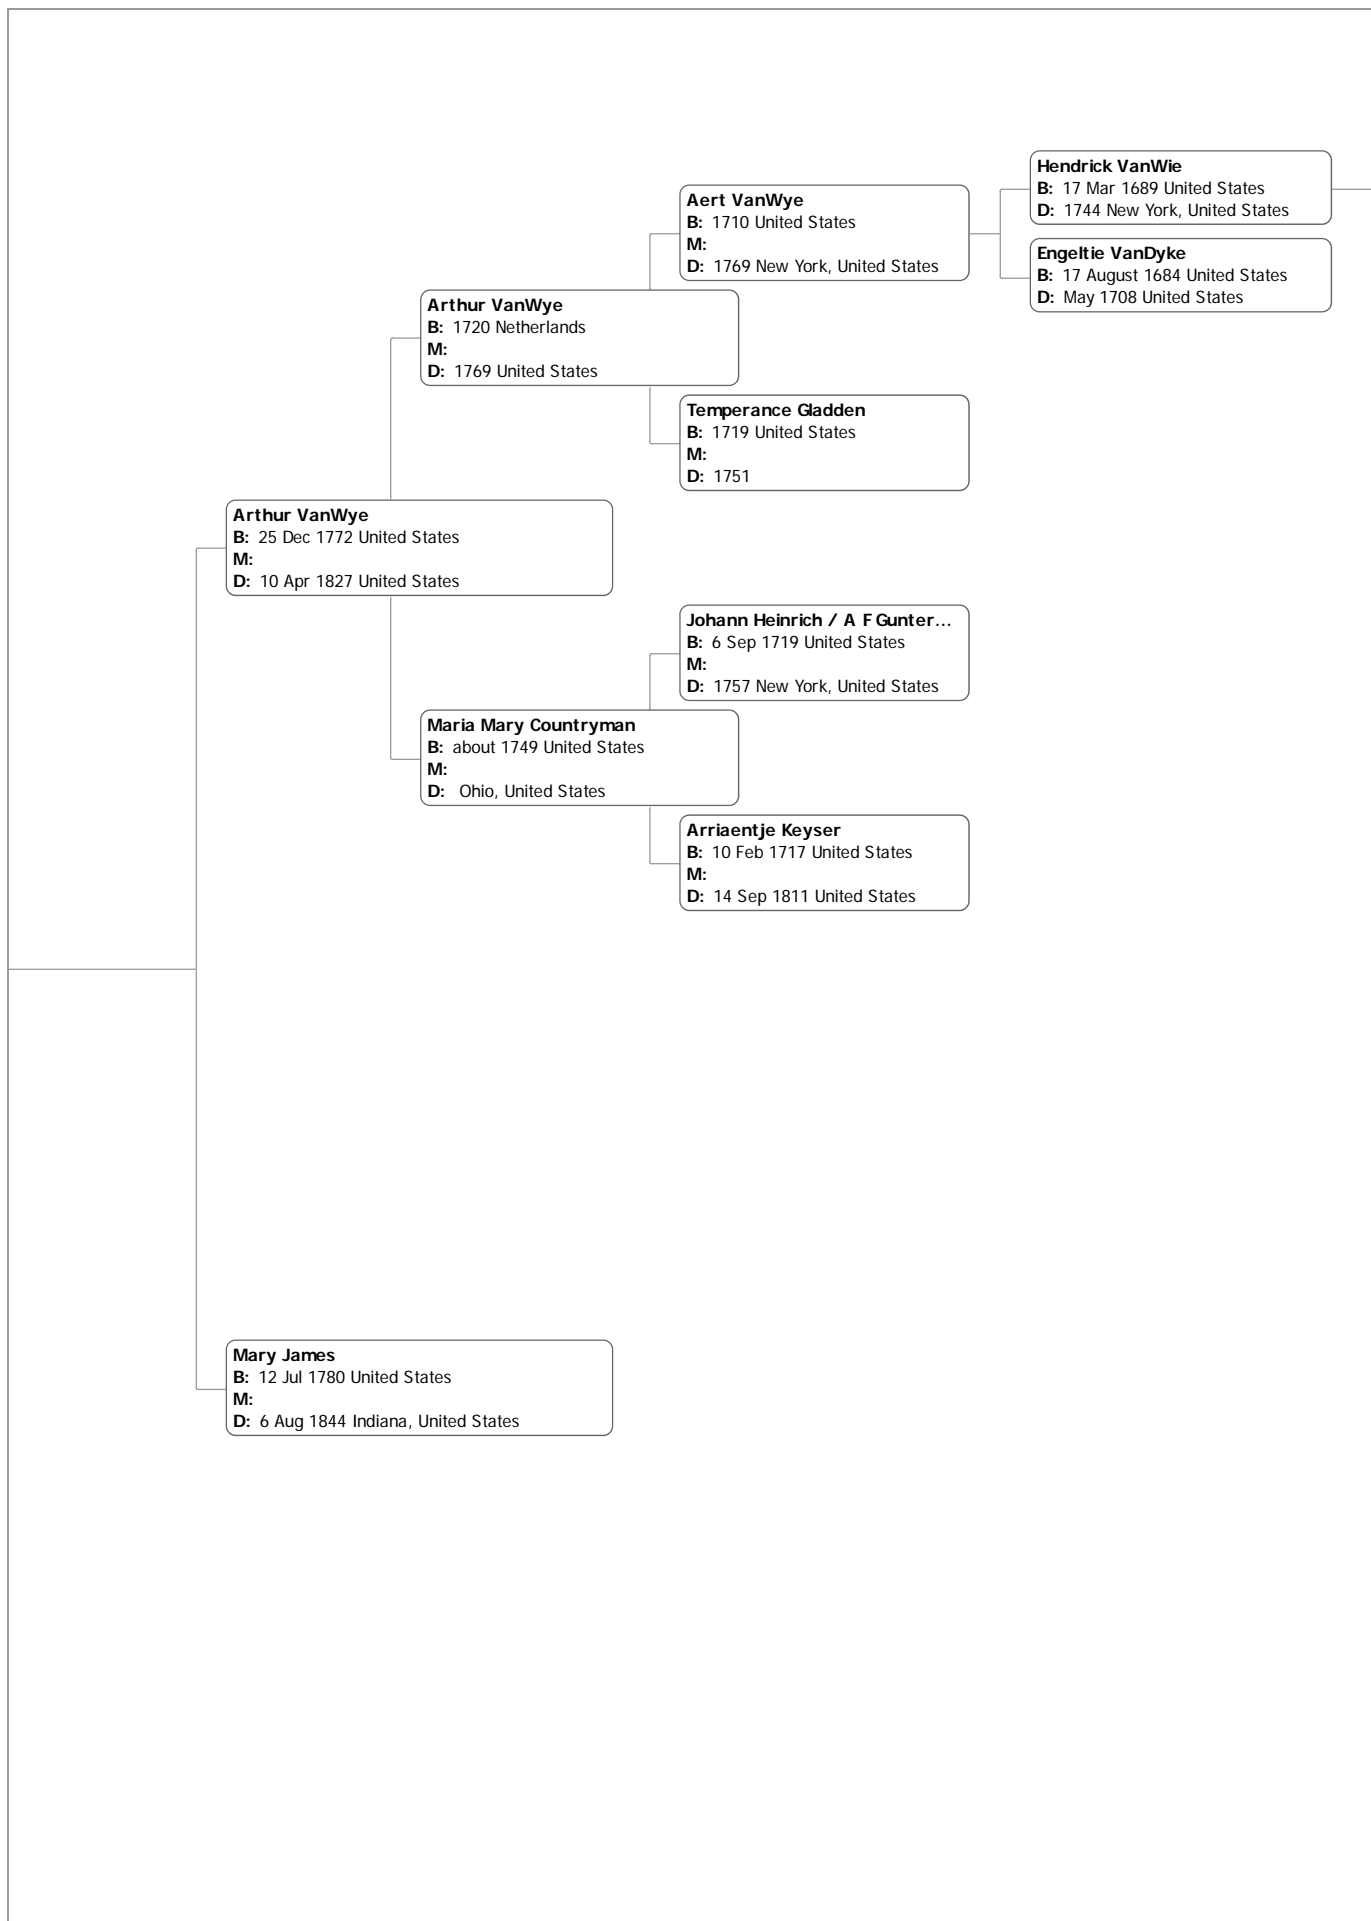

VanWye Family Tree

VanWagenen
B: 1522 Netherlands
M:
D: 1572 Netherlands

Garret VanWagenen
B: 1552 Netherlands
M:
D: 1602 Netherlands